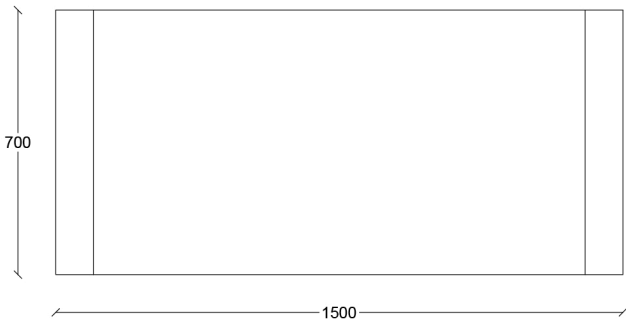

Zoe - Coffee Table

STRUCTURE

Rosewood

Black
lacquered

EDGES

Rosewood

POSSIBLE CONFIGURATIONS

Structure:
Rosewood