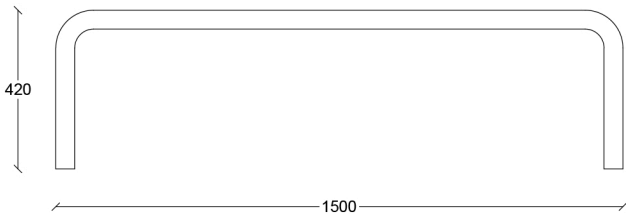

Zoe - Coffee Table

STRUCTURE

Rosewood

Black
lacquered

EDGES

Rosewood

POSSIBLE CONFIGURATIONS

Structure:
Rosewood