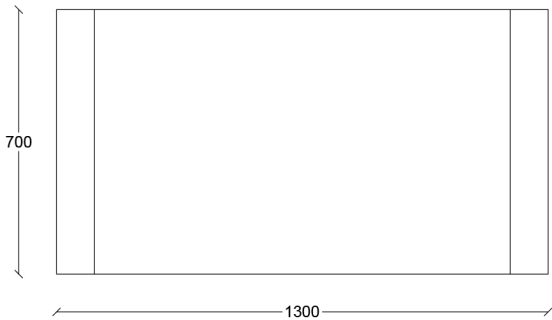

Zoe - Coffee Table

STRUCTURE

Rosewood

Black
lacquered

EDGES

Rosewood

POSSIBLE CONFIGURATIONS

Structure:
Rosewood