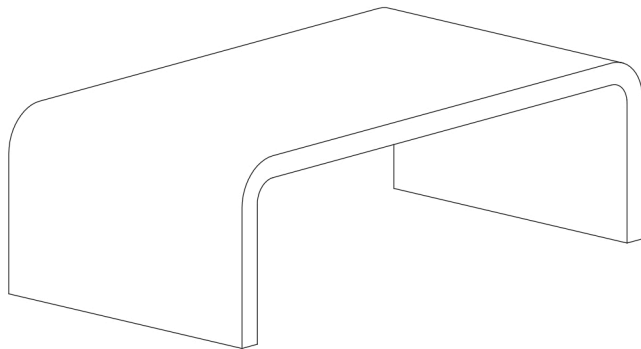

Zoe - Coffee Table

STRUCTURE

Rosewood

Black
lacquered

EDGES

Rosewood

POSSIBLE CONFIGURATIONS

Structure:
Rosewood

Edges:
Rosewood