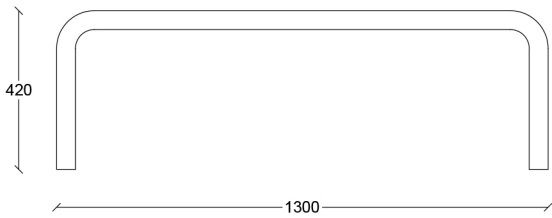

Zoe - Coffee Table

STRUCTURE

Rosewood

Black
lacquered

EDGES

Rosewood

POSSIBLE CONFIGURATIONS

Structure:
Rosewood