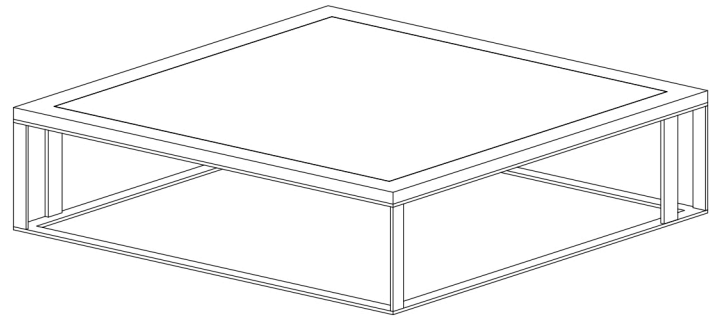

Ferruccio - Coffee Table

STRUCTURE

Painted
iron

TOP

Black
Marquina
marble

Green
Laguna
marble

POSSIBLE CONFIGURATIONS