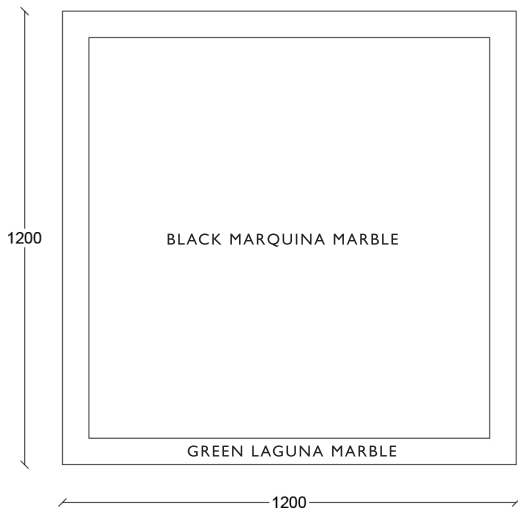

Ferruccio - Coffee Table

STRUCTURE

Painted
iron

TOP

Black
Marquina
marble

Green
Laguna
marble

POSSIBLE CONFIGURATIONS