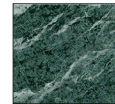

Ferruccio - Coffee Table

STRUCTURE

Painted
iron

TOP

Black
Marquina
marble

Green
Laguna
marble

POSSIBLE CONFIGURATIONS