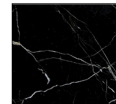

Ferruccio - Consolle

STRUCTURE

Painted
iron

TOP

Black
Marquina
marble

Green
Laguna
marble

POSSIBLE CONFIGURATIONS