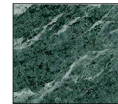

Ferruccio - Consolle

STRUCTURE

Painted
iron

TOP

Black
Marquina
marble

Green
Laguna
marble

POSSIBLE CONFIGURATIONS