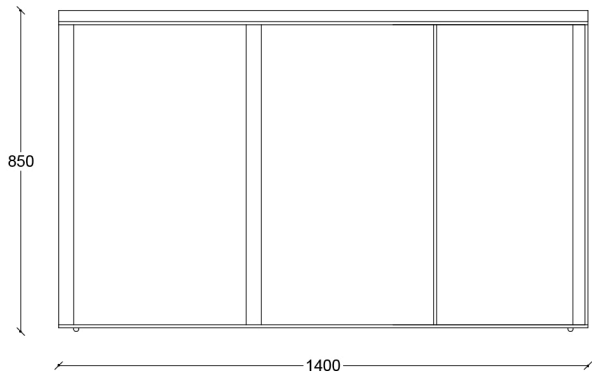

Ferruccio - Consolle

STRUCTURE

Painted
iron

TOP

Black
Marquina
marble

Green
Laguna
marble

POSSIBLE CONFIGURATIONS