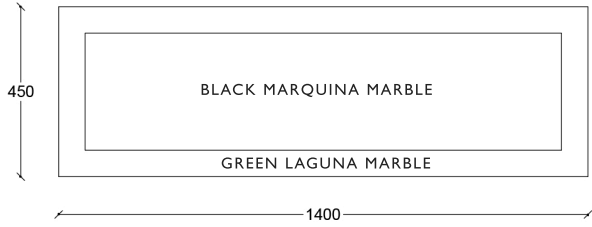

Ferruccio - Consolle

STRUCTURE

Painted
iron

TOP

Black
Marquina
marble

Green
Laguna
marble

POSSIBLE CONFIGURATIONS