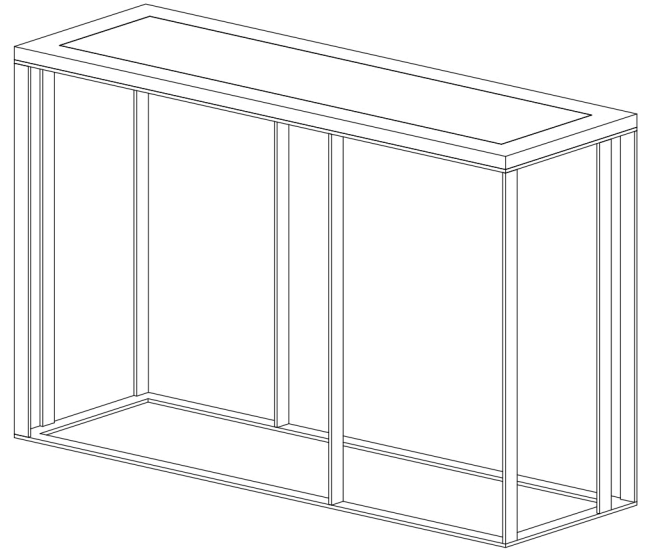

Ferruccio - Consolle

STRUCTURE

Painted
iron

TOP

Black
Marquina
marble

Green
Laguna
marble

POSSIBLE CONFIGURATIONS