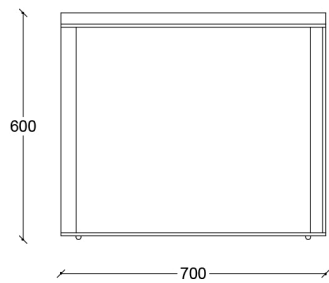

Ferruccio - Side table

STRUCTURE

Painted
iron

TOP

Black
Marquina
marble

Green
Laguna
marble

POSSIBLE CONFIGURATIONS