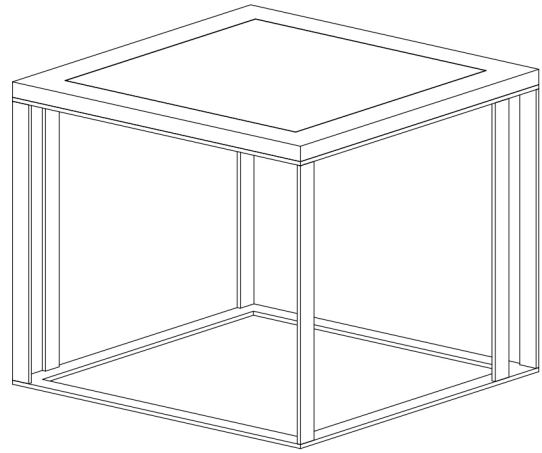

Ferruccio - Side table

STRUCTURE

Painted
iron

TOP

Black
Marquina
marble

Green
Laguna
marble

POSSIBLE CONFIGURATIONS