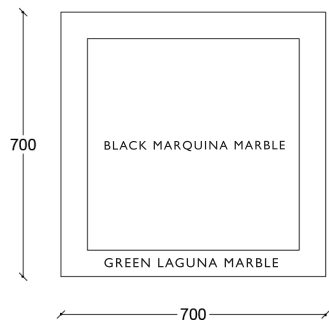

Ferruccio - Side table

STRUCTURE

Painted
iron

TOP

Black
Marquina
marble

Green
Laguna
marble

POSSIBLE CONFIGURATIONS