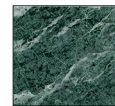

Ferruccio - Side table

STRUCTURE

Painted
iron

TOP

Black
Marquina
marble

Green
Laguna
marble

POSSIBLE CONFIGURATIONS