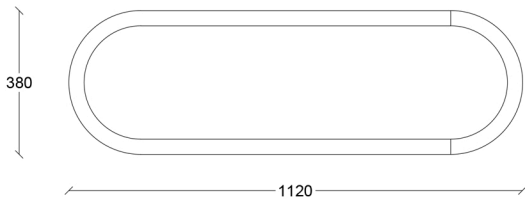

Doppio - Coffee Table

STRUCTURE

White
lacquered

Rosewood

EDGES

Rosewood

Bronze
metal

POSSIBLE CONFIGURATIONS

Structure:
Rosewood

Edges:
Bronze metal

Structure:
Rosewood

Edges:
Rosewood