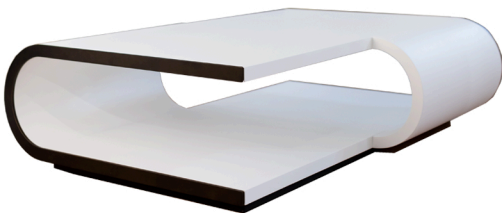

Doppio - Coffee Table

STRUCTURE

White
lacquered

Rosewood

EDGES

Rosewood

Bronze
metal

POSSIBLE CONFIGURATIONS

Structure:
Rosewood

Edges:
Bronze metal

Structure:
Rosewood

Edges:
Rosewood