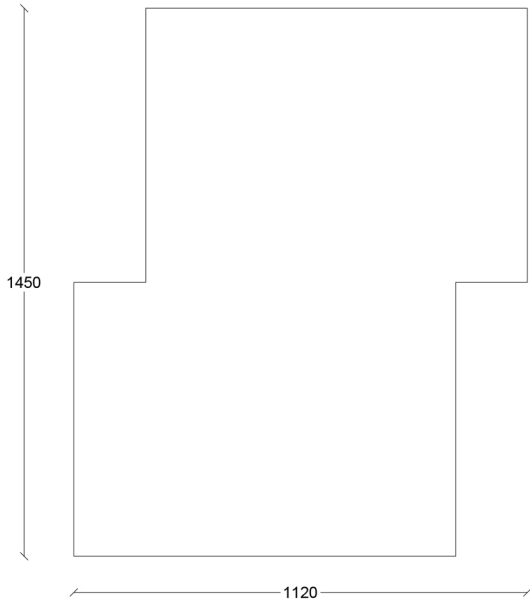

Doppio - Coffee Table

STRUCTURE

White
lacquered

Rosewood

EDGES

Rosewood

Bronze
metal

POSSIBLE CONFIGURATIONS